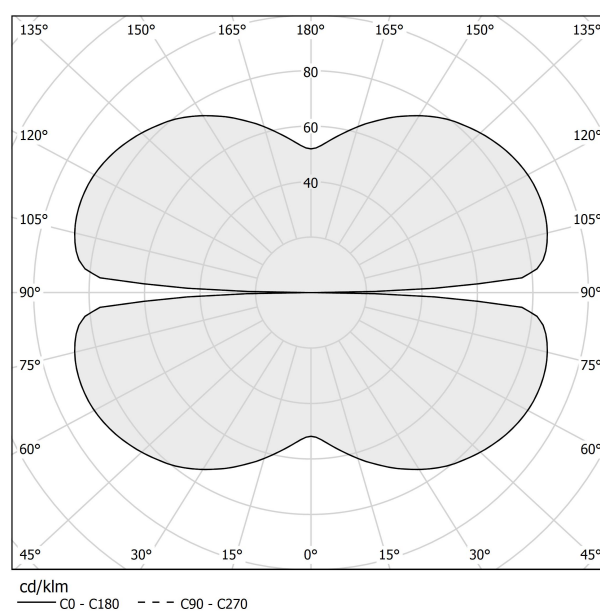

Polar diagram