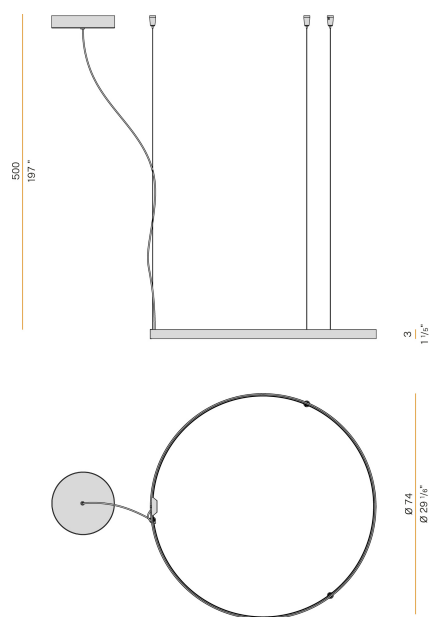

Technical drawing