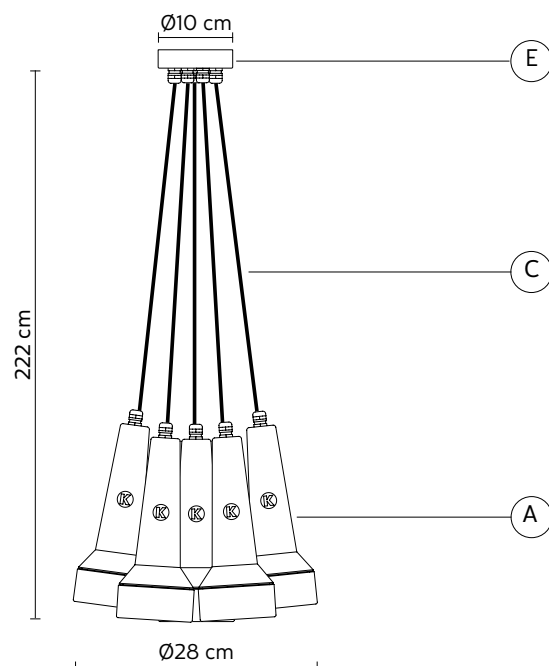

TORCIA multiple configuration 7 torch

Matteo Ugolini design

year 2018

DATA SHEET - SE155 DG INT

LAMP "A"

material	techno polymer	
colour	matt grey	

CEILING CUP "E"

material	metal
colour	matt grey

ELECTRICAL CABLE "C"

colour	black	
--------	-------	---

ELECTRICAL SYSTEM

socket	GU10
source	7 x max 7,5W LED
energy class	from A to A++

PACKAGING

n° cartons	1
net weight/kg	6,3
gross weight/kg	8
packaging/cm	51x51x32

LIGHT EMISSION

unidirectional

	direct
	filtered
	indirect
	absence

COMPLIANT WITH

IEC	60598-1:2014
EN	60598-1:2015

degree of protection	IP20
bulb	equipped

7xGU10 LED
7x7,5W LED, 680lumen
(total 4760lumen)
3000K CRI≥80
class A+