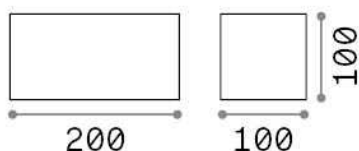

## Outdoor - Wall lamps

|                     |                         |
|---------------------|-------------------------|
| <b>Ean</b>          | 8021696328676           |
| <b>Item</b>         | ATOM AP D20 NERO        |
| <b>Installation</b> | Wall lamps              |
| <b>Guarantee</b>    | 5 years                 |
| <b>Gross weight</b> | 1.26 kg                 |
| <b>Volume</b>       | 0.002541 m <sup>3</sup> |

## Source info

|                               |                                    |
|-------------------------------|------------------------------------|
| <b>Integrated source</b>      | Integrated LED module              |
| <b>Replaceable source</b>     | No                                 |
| <b>Power</b>                  | LED 25 W                           |
| <b>Emission</b>               | Direct + Indirect                  |
| <b>Max consumption</b>        | max 25,00 W                        |
| <b>Features LED</b>           | LED COB                            |
| <b>CCT LED</b>                | 3000 K                             |
| <b>Duration LED (t. 25°C)</b> | 30000 h                            |
| <b>CRI</b>                    | > 90                               |
| <b>Light beam flux</b>        | 2100 lm                            |
| <b>Useful light flux</b>      | 1340 lm                            |
| <b>Photobiological risk</b>   | 1                                  |
| <b>Bulb included</b>          | 1 - E14 OLIVA 4W 3000K CRI80 SATIN |