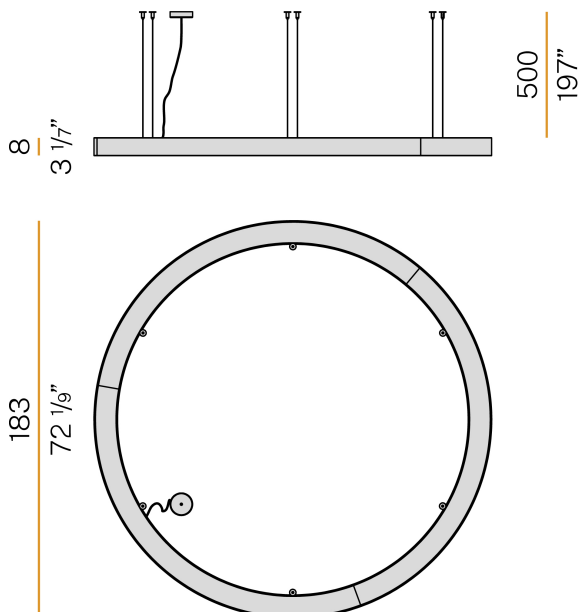

## Silver Ring

220-240V AC dimmable (DALI/Push DIM)

L08221.180.0402

### Data sheet

CODE	L08221.180.0402
SYSTEM POWER CONSUMPTION	110W
EFFICACY	71.36lm/W
LIGHT SOURCE	LED
LIGHT SOURCE LIFETIME	L80 (B20) 80.000h
COLOUR TEMPERATURE	3000K Ra>90
LIGHT DISTRIBUTION	diffused
POWER SUPPLY	220-240V AC
FREQUENCY	50/60Hz
ELECTRICAL CONFIGURATION	dimmable (DALI/Push DIM)
DRIVER	integrated included
NOMINAL LUMINOUS FLUX	15716lm
LUMEN OUTPUT	7850lm
EFFICIENCY	49.9%
WEIGHT	21,31 Kg
PROTECTION DEGREE	IP40
COLOUR TOLLERANCES	SDCM 3
GLOW WIRE TEST PERFORMANCE	850°
PACKING DIMENSIONS	200,0 x 18,0 x 200,0 cm

Suspension lighting fixture for interiors, with direct light emission. Pickled sheet metal structure in polyacrylic paint. Aluminium dissipation plates. Pickled sheet metal covers in white, black or bronze polyacrylic paint, or with gold leaf coating. Diffuser in modelled polycarbonate with opaline finish. Suspension kit with griplocks and 5m (196,9") long steel cables. 5m (196,9") long power cable in transparent PVC. Power canopy with galvanized sheet metal ceiling bracket and pickled sheet metal covering in white, black or bronze polyacrylic paint, or with gold leaf coating.

### Technical drawing