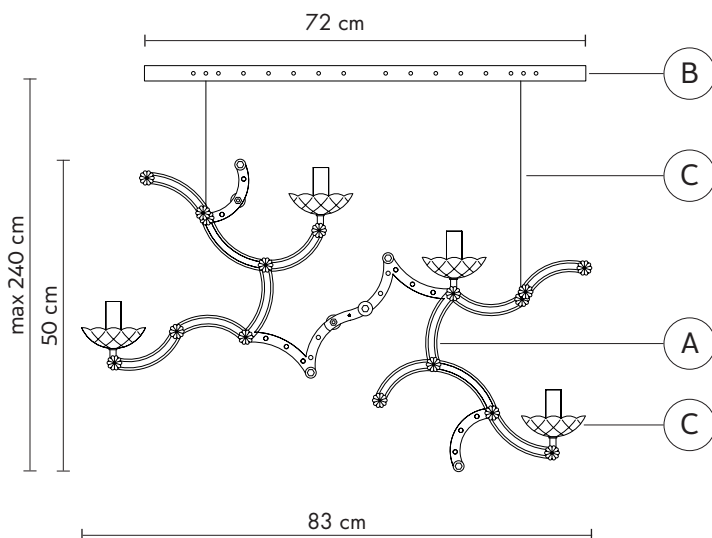

material artistic glass
colour transparent

BOBECHE "D"

material artistic glass
colour transparent

PERFORED BAR "B"

material metal
colour glossy gold galvanic plating

ELECTRICAL CABLE "C"

colour transparent

ELECTRICAL SYSTEM

socket E14
source 4 x max 42W
energy class da E a A++

PACKAGING

nr. of collis 1
net weight/kg 2,85
gross weight/kg
packaging/cm

EMISSION OF LIGHT

one directional

 direct
 filtered
 indirect
 none

COLLECTION