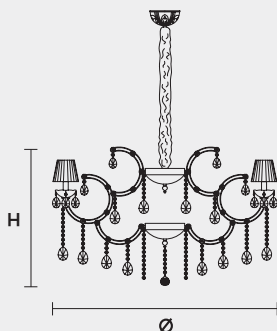

## VE 981 12 MT TRADITIONAL VERSION

**H** 70 cm 27,55"  
**Ø** 106 cm 41,73"  
**kg** 20

12 x E14 x 40 W max  
Triac Dimmable

Lighting system: Traditional E14 lightbulbs (not included)  
Frame: Chrome or gold plated metal covered by transparent glass  
Lampshades: Organza (ORG/12/WH)  
Pendants: Transparent

## VE 981 12 RW RGB-W LED VERSION

**H** 70 cm 27,55"  
**Ø** 104 cm 40,94"  
**kg** 20

12 x RGB-W LED SOURCES (driver included)  
3960 lm at 3000 K - CRI>85 - 48 W

Controlled by: DMX or Masiero Smart Light App  
Frame: Chrome or gold plated metal covered with transparent glass  
Lampshades: No lampshades included  
Pendants: Transparent

## VE 981 12 CG COLOURED GLASS VERSION

**H** 70 cm 27,55"  
**Ø** 106 cm 41,73"  
**kg** 20

12 x E14 x 40 W max  
Triac Dimmable

Lighting system: Traditional E14 lightbulbs (not included)  
Frame: Painted metal covered with painted glass  
Lampshades: Only organza (ORG/14/...)  
Pendants: Color painted glass  
Available in: Green/ Orange/ Yellow/ Purple/ Lilac/ Blue/ Red/ White/ Black