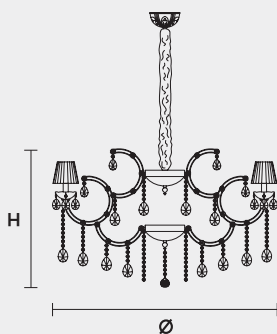

## VE 981 12 MT TRADITIONAL VERSION

**H** 70 cm 27,55"  
**Ø** 106 cm 41,73"  
**kg** 20

12 x E14 x 40 W max  
Triac Dimmable

Lighting system: Traditional E14 lightbulbs (not included)  
Frame: Chrome or gold plated metal covered by transparent glass  
Lampshades: Organza (ORG/12/WH)  
Pendants: Transparent

## VE 981 12 RW RGB-W LED VERSION

**H** 70 cm 27,55"  
**Ø** 104 cm 40,94"  
**kg** 20

12 x RGB-W LED SOURCES (driver included)  
3960 lm at 3000 K - CRI>85 - 48 W

Controlled by: DMX or Masiero Smart Light App  
Frame: Chrome or gold plated metal covered with transparent glass  
Lampshades: No lampshades included  
Pendants: Transparent

## VE 981 12 DW DYNAMIC WHITE LED VERSION

**H** 70 cm 27,55"  
**Ø** 104 cm 40,94"  
**kg** 20

12 x DW LED SOURCES (driver included)  
DYNAMIC White from 2700 K to 6500 K  
5880 lm max at 4700 K - CRI>85 - 48 W

## VE 981 12 CG COLOURED GLASS VERSION

**H** 70 cm 27,55"  
**Ø** 106 cm 41,73"  
**kg** 20

12 x E14 x 40 W max  
Triac Dimmable

Lighting system: Traditional E14 lightbulbs (not included)  
Frame: Painted metal covered with painted glass  
Lampshades: Only organza (ORG/14/...)  
Pendants: Color painted glass  
Available in: Green/ Orange/ Yellow/ Purple/ Lilac/ Blue/ Red/ White/ Black