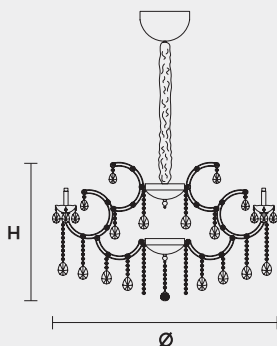

# MASIERO

## VE 981 12 MT TRADITIONAL VERSION

**H** 70 cm 27,55"  
**Ø** 106 cm 41,73"  
**kg** 20

12 x E14 x 40 W max  
Triac Dimmable

Lighting system: Traditional E14 lightbulbs (not included)  
Frame: Chrome or gold plated metal covered by transparent glass  
Lampshades: Organza (ORG/12/WH)  
Pendants: Transparent

## VE 981 12 RW RGB-W LED VERSION

**H** 70 cm 27,55"  
**Ø** 104 cm 40,94"  
**kg** 20

12 x RGB-W LED SOURCES (driver included)  
3960 lm at 3000 K - CRI>85 - 48 W

Controlled by: DMX or Masiero Smart Light App  
Frame: Chrome or gold plated metal covered with transparent glass  
Lampshades: No lampshades included  
Pendants: Transparent

## VE 981 12 CG COLOURED GLASS VERSION

**H** 70 cm 27,55"  
**Ø** 106 cm 41,73"  
**kg** 20

12 x E14 x 40 W max  
Triac Dimmable

Lighting system: Traditional E14 lightbulbs (not included)  
Frame: Painted metal covered with painted glass  
Lampshades: Only organza (ORG/14/...)  
Pendants: Color painted glass  
Available in: Green/ Orange/ Yellow/ Purple/ Lilac/ Blue/ Red/ White/ Black