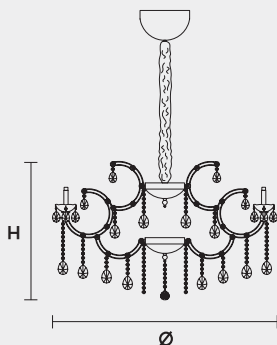

## VE 981 12 MT TRADITIONAL VERSION

**H** 70 cm 27,55"  
**Ø** 106 cm 41,73"  
**kg** 20

12 x E14 x 40 W max  
Triac Dimmable

Lighting system: Traditional E14 lightbulbs (not included)  
Frame: Chrome or gold plated metal covered by transparent glass  
Lampshades: Organza (ORG/12/WH)  
Pendants: Transparent

## VE 981 12 RW RGB-W LED VERSION

**H** 70 cm 27,55"  
**Ø** 104 cm 40,94"  
**kg** 20

12 x RGB-W LED SOURCES (driver included)  
3960 lm at 3000 K - CRI>85 - 48 W

Controlled by: DMX or Masiero Smart Light App  
Frame: Chrome or gold plated metal covered with transparent glass  
Lampshades: No lampshades included  
Pendants: Transparent

## VE 981 12 DW DYNAMIC WHITE LED VERSION

**H** 70 cm 27,55"  
**Ø** 104 cm 40,94"  
**kg** 20

12 x DW LED SOURCES (driver included)  
DYNAMIC White from 2700 K to 6500 K  
5880 lm max at 4700 K - CRI>85 - 48 W

## VE 981 12 CG COLOURED GLASS VERSION

**H** 70 cm 27,55"  
**Ø** 106 cm 41,73"  
**kg** 20

12 x E14 x 40 W max  
Triac Dimmable

Lighting system: Traditional E14 lightbulbs (not included)  
Frame: Painted metal covered with painted glass  
Lampshades: Only organza (ORG/14/...)  
Pendants: Color painted glass  
Available in: Green/ Orange/ Yellow/ Purple/ Lilac/ Blue/ Red/ White/ Black