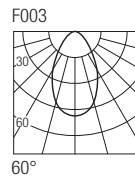

Supply current
3x350mA

Power
3x1W

Series wiring

Dimensions

Photometric diagrams

Code construction

ZC1 X 29

1 5
White Black