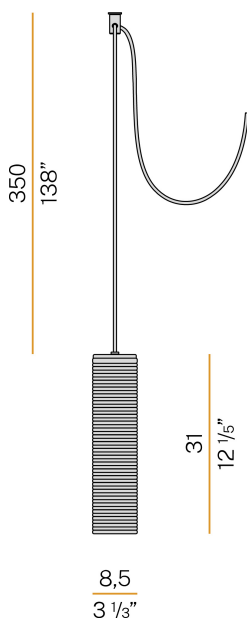

PANZERI

Clio

220-240V AC

M09454.000.0200

black/amber diffuser

Data sheet

CODE	M09454.000.0200
SYSTEM POWER CONSUMPTION	max 57W
LIGHT SOURCE	LED retrofit / halogen
LIGHT SOURCE KIT	* included
COMPATIBLE SOURCES	LED retrofit bulb 8W E27 2700K Ra80 1050lm (no dimming) * / max 57W E27
COLOUR TEMPERATURE	2700K Ra>80
LIGHT DISTRIBUTION	diffused
POWER SUPPLY	220-240V AC
FREQUENCY	50/60Hz
NOMINAL LUMINOUS FLUX	1050lm
WEIGHT	1,29 Kg
PROTECTION DEGREE	IP20
COLOUR TOLLERANCES	SDCM <6
PACKING DIMENSIONS	0,0 x 0,0 x 0,0 cm

Multiple suspension lighting fixture for interiors, with direct and indirect light emission. Structure in pressed rough aluminium and pickled sheet metal in polyacrylic paint. Diffuser in blown glass with white, crystal, steel, amber, bronze, tobacco or green ribbing finish.

Pickled sheet metal closing disk in black or mat brass polyacrylic paint. 3,5m (137,8") long suspension and power cable in PVC with black fabric covering. Provided without power canopy, complete with polycarbonate hook.

Technical drawing