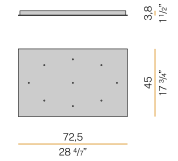

XM8901-09

Canopy for power supply with 9 outputs.