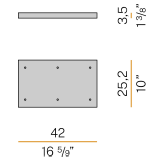

XM8901-06

Canopy for power supply with 6 outputs.