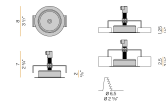

PANZERI

Clio

Accessories / power supply and fixing

XM9201-01

Recessed canopy for electric cable suspensions. Suitable for 24V fixtures: remote driver 24V needed.