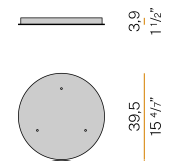

Canopy for power supply with 6 outputs.

XM8901-09

Canopy for power supply with 9 outputs.

XM8901-15

Canopy for power supply with 15 outputs.

XM9001-03

Canopy for power supply with 3 outputs.

XM9001-07