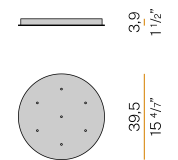

XM9001-07

Canopy for power supply with 7 outputs.