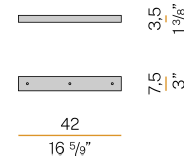

PANZERI

Clio

Accessories / power supply and fixing

XM8901-03

Canopy for power supply with 3 outputs.