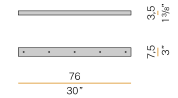

XM8901-05

Canopy for power supply with 5 outputs.