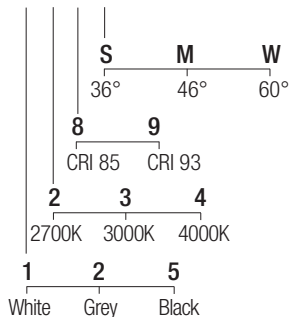

Supply current

250mA (V_i 3x37V)

Power

3x10W

Dimensions

Photometric diagrams

CCT/CRI/Flux (3x)

CCT	CRI85	CRI93
2700K	890lm	840lm
3000K	1000lm	930lm
4000K	1040lm	960lm

Code construction

HP13 X X X X

Optionals

LOH1X3B (3 pcs)

Black

Low luminance louver

SC3002 (3 pcs)

Milky screen