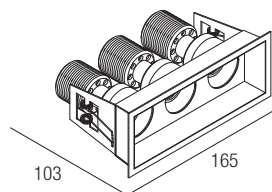

Supply current

250mA (V_i 3x37V)

Power

3x10W

Dimensions

Photometric diagrams

CCT/CRI/Flux (3x)

CCT	CRI85	CRI93
2700K	890lm	840lm
3000K	1000lm	930lm
4000K	1040lm	960lm