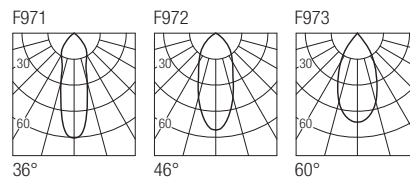

Supply current

250mA (V_i 3x37V)

Power

3x10W

Dimensions

Photometric diagrams

CCT/CRI/Flux (3x)

CCT	CRI85	CRI93
2700K	890lm	840lm
3000K	1000lm	930lm
4000K	1040lm	960lm