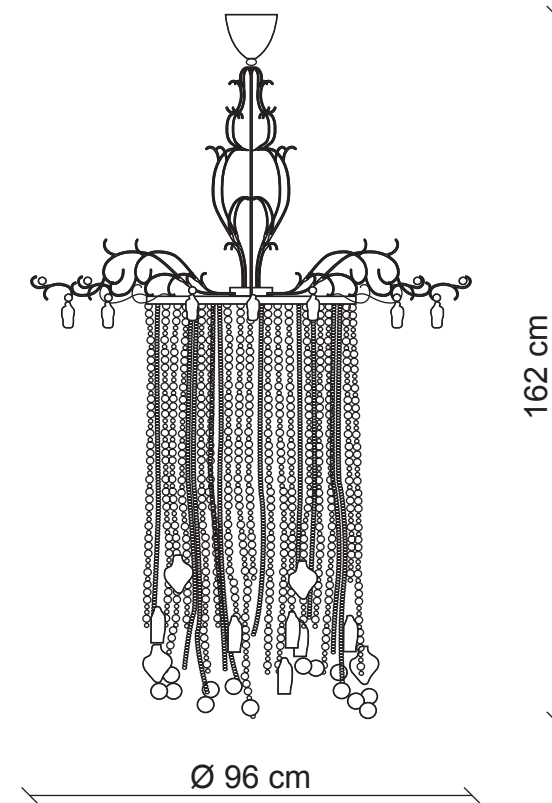

PATRIZIAGARGANTI

Firenze

BAGA Contemporary
LOVELY LIGHT

art. 2162

8 lights Chandelier

Finish: Nickel

Accessories: Black methacrilate and clear crystals

8x
40W E14
not supplied

m³ 1,09
Kg 17