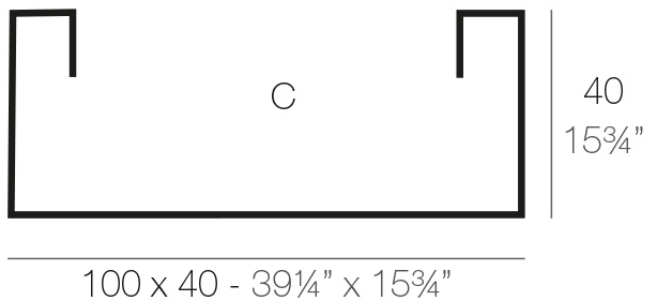

## Description

Pot made of polyethylene resin by rotational moulding. 100% Recyclable. Item suitable for indoor and outdoor use. Available in different finishes.

Weight: 9 Kg

JARDINERA 100 x 40 cm	C = 160 L x 40 cm
JARDINIERE 39 1/4" x 15 3/4"	C = 42 1/2 gal 1/2" x 15 3/4"