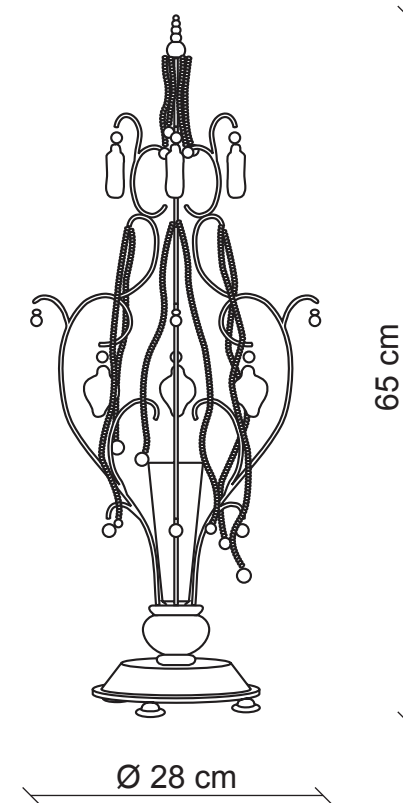

PATRIZIAGARGANTI

Firenze

BAGA Contemporary
LOVELY LIGHT

art. 2100

1 light Table lamp

Finish: Gold leaf

Accessories: Amber and clear crystals

1x
60W G9
supplied

m³ 0,17
Kg 3,1