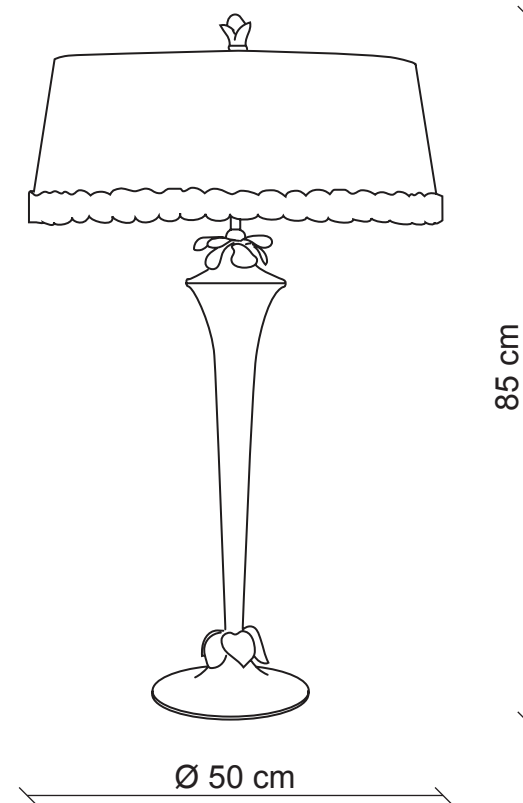

PATRIZIAGARGANTI

Firenze

BAGA Contemporary
LOVELY LIGHT

art. 2056

2 lights Table lamp

Finish: Ivory with silver leaf details

Lampshades: White paper

m³ 0,43
Kg 4,3