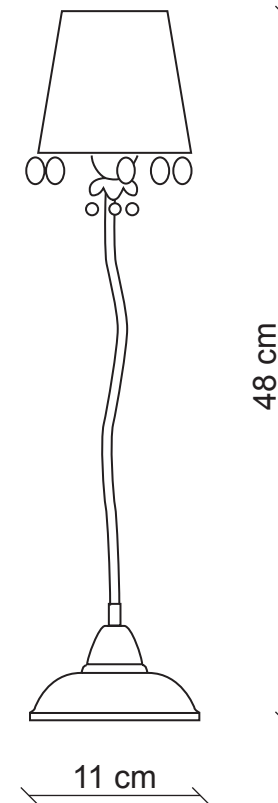

PATRIZIAGARGANTI

Firenze

BAGA XXI Century
LOVELY LIGHT

art. 912

1 light Table lamp

Finish: Protected nickel with gold leaf details

Lampshades: Nickel

Accessories: Clear and amethyst crystals

Ø 10x7
H. 9,5

1x
60W E14
not supplied

m³ 0,08
Kg 1