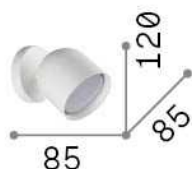

General info

Indoor - Wall lamps

Ean	8021696314105
Item	DODO AP1 BIANCO
Installation	Wall lamps
Guarantee	5 years
Gross weight	0.57 kg
Volume	0.001489 m ³

Technical info

Net weight	0.45 kg
Insulation class	II
Protection index	IP20
Compliance	CE
Operating temperature	0° ~ +40 °C
Dimmer	Determined by the light bulb
Power output	220-240 V AC
Power supply	Not required
Adjustability	vert. 0°-90°

Source info

Integrated source	Light bulb (included)
Replaceable source	No
Power	GX53 max 1 x 15 W
Emission	Direct
Max consumption	-
Bulb included	1 - E14 OLIVA 4W 3000K CRI80 SATIN