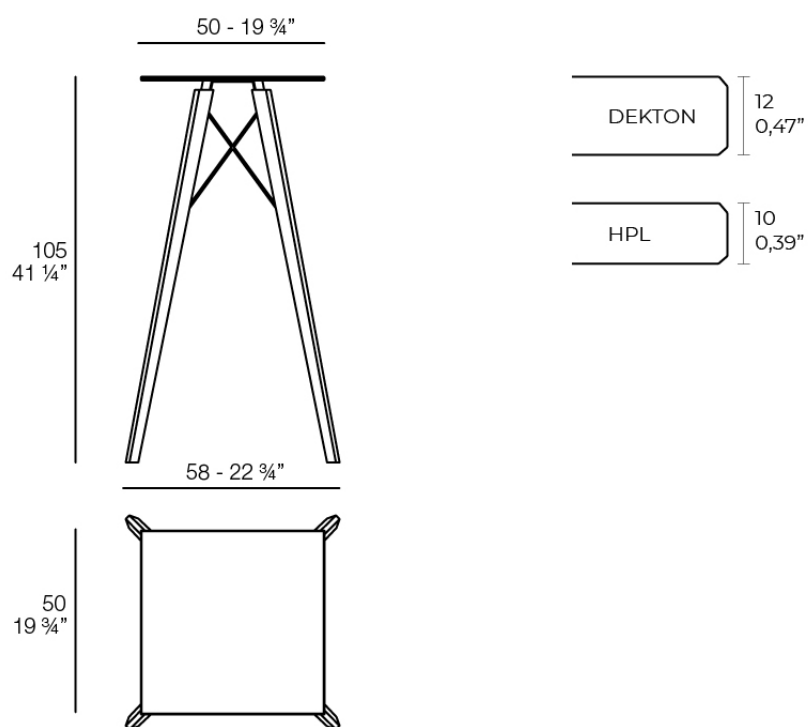

Products / High Tables / Faz Wood High Table 50x50x105

Faz wood high table 50x50x105

by Ramón Esteve

Faz is a modular collection of outdoor furniture and planters designed by Ramón Esteve for Vondom. He is the architect of harmony, serenity, timelessness and universality, and he has created mineral and emphatic shapes that make Faz a design that contextualizes with homes and installations. An ambience, encircling as a result of the blissful combination of the material and lighting, so that the sole sensation would be its fusion.

Info

Description

Weight: 9.74 Kg

FAZ WOOD Mesa Alta 50 x 50
FAZ WOOD Dining table 19 3/4 x 19 3/4"

Finishes

finishes

HPL

Ref. 54315

white

black

HPL WHITE

Ref. 54315B

white

DEKTON

Ref. 54315M

kelya