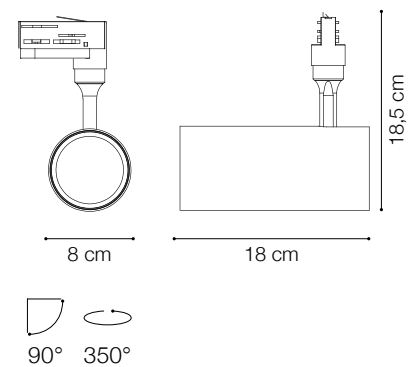

Code	189710
Item name	SMILE 30W CRI90 20° 3000K BIANCO
Source	LED COB CITIZEN
Power	30W
Driver included	TRIDONIC
Lumen	2340 Lm
MacAdam	4SDC
UGR	<4
Beam	20°
CCT	3000K
CRI	≥92
Insulation class	Class II
IP	20
Material	Aluminum
LED Life	50.000 h
Warranty	5 years
Net Weight	0,810 Kg
Volume	0,0050 m³

Code 189529
Item name SMILE ANELLO FRONTALE BIANCO
PER TRACKLIGHTS 20/30W

Code 190259
Item name SMILE DIFFUSORE ELLITTICO
PER TRACKLIGHTS 20/30W

Code 190181
Item name SMILE HONEYCOMB
PER TRACKLIGHTS 20/30W