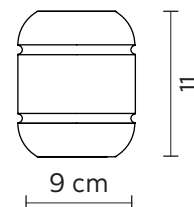

net weight/Kg 0,33

AC126 2V INT

material wood
colour green

AC126 3V INT

material wood
colour green