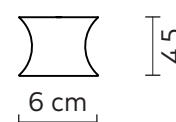

net weight/Kg 0,05

AC126 4V INT

material wood
colour green