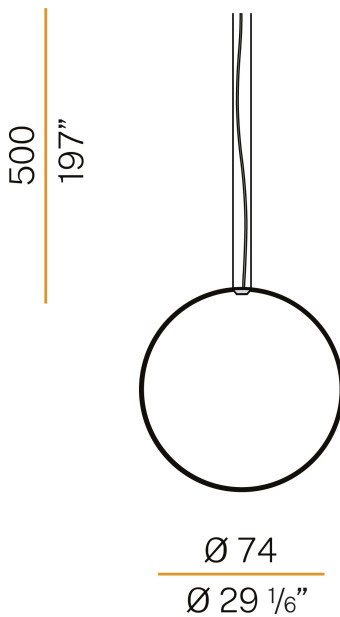

Technical drawing