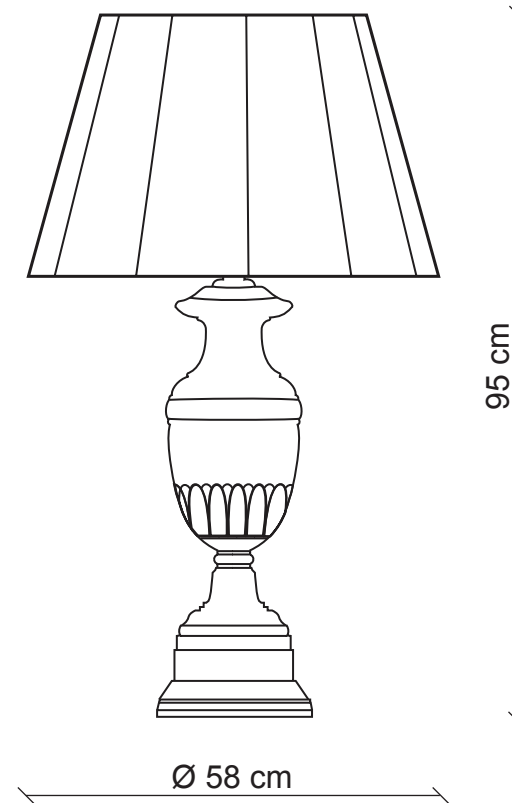

PATRIZIAGARGANTI

Firenze

BAGA XXI Century
LOVELY LIGHT

art. CM530

2 lights Ceramic table lamp

Finish: Leaden with silver details

Lampshades: Green and ivory taffeta

Ø 58x37
H. 38

2x
100W E27
not supplied

m³ 0,43
Kg 5