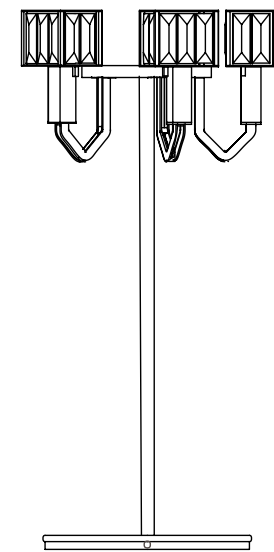

# PATRIZIAGARGANTI

Firenze

**BESPOKE  
LIGHTING  
DESIGN**

**Bespoke Lighting Design 02**

design Roberto Lazzeroni

**Angie** collection

5 lights Table lamp

**Finish**  
table lamp  
structure

**Lampshade versions**

clear crystals

white crystals

gold plated

**A12G1 A12G2**

black rhenium  
colour plated

**A12K1 A12K2**

chrome

**A12C1 A12C2**

64 cm

Ø 34 cm

L. 8,5x6 cm  
H. 7 cm

5x  
40W E14  
not supplied

**Kg 7,2**  
**m<sup>3</sup> 0,19**