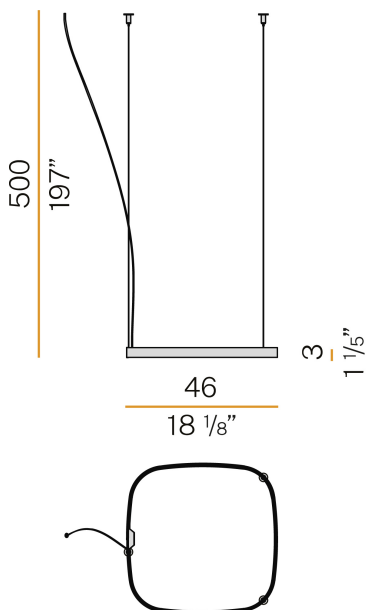

### Data sheet

CODE	M03219.050.0410
SYSTEM POWER CONSUMPTION	25W
EFFICACY	81.56lm/W
LIGHT SOURCE	LED
LIGHT SOURCE LIFETIME	L70 (B50) 60.000h
COLOUR TEMPERATURE	3000K Ra>90
LIGHT DISTRIBUTION	diffused
POWER SUPPLY	24V DC
DRIVER	remote not included
NOMINAL LUMINOUS FLUX	2835lm
LUMEN OUTPUT	2039lm
EFFICIENCY	71.9%
WEIGHT	0.92 Kg
PROTECTION DEGREE	IP20
COLOUR TOLLERANCES	SDCM 3
PACKING DIMENSIONS	58,0 x 58,0 x 10,0 cm

### Technical drawing

8.8  
1 1/2"

32.5  
12 1/4"