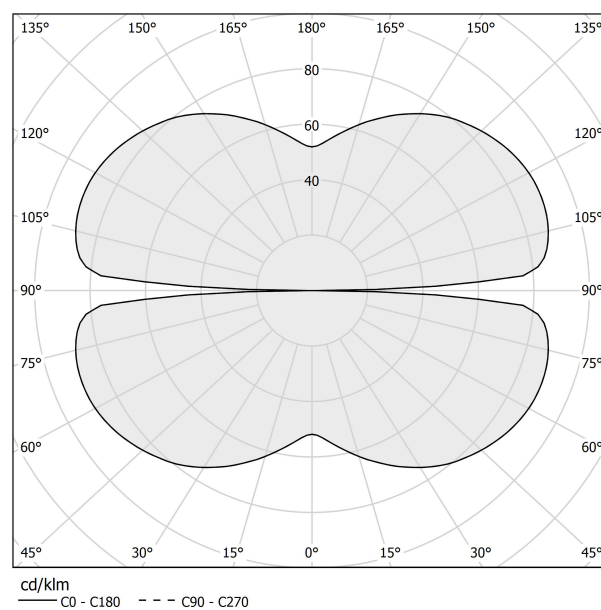

### Data sheet

CODE	M03219.050.0410
SYSTEM POWER CONSUMPTION	25W
EFFICACY	81.56lm/W
LIGHT SOURCE	LED
LIGHT SOURCE LIFETIME	L70 (B50) 60.000h
COLOUR TEMPERATURE	3000K Ra>90
LIGHT DISTRIBUTION	diffused
POWER SUPPLY	24V DC
DRIVER	remote not included
NOMINAL LUMINOUS FLUX	2835lm
LUMEN OUTPUT	2039lm
EFFICIENCY	71.9%
WEIGHT	0.92 Kg
PROTECTION DEGREE	IP20
COLOUR TOLLERANCES	SDCM 3
PACKING DIMENSIONS	58,0 x 58,0 x 10,0 cm

### Technical drawing

### Polar diagram