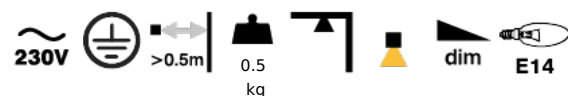

Tolerance for dimensions ± 1 mm

Warranty period 2 years

AVAILABLE FINISHES:

MIX GLOSS STRUCTURE ADDITIONAL

GLOB simple suspended

GLOB simple zwieszany

Category: suspended

Power 40W (LED 6W)

Light source: Standard

Dimming: Phase-Control

Light source not included

Transformer not required.

Planned withdrawal date: 01.06.2022.

GLOB simple Phase-Control suspended

50120-0000-U8-PH-xx

-xx finish option code from table below