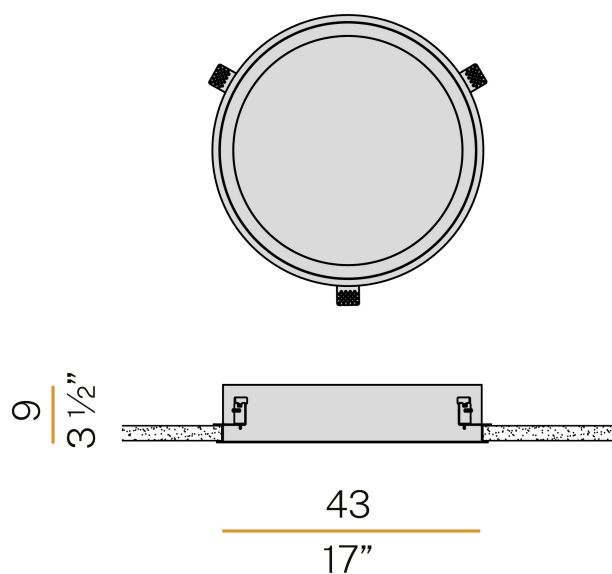

PANZERI

Planet Ring

220-240V AC dimmable (DALI/Push DIM)

X08301.040.0402

● white

Data sheet

CODE	X08301.040.0402
SYSTEM POWER CONSUMPTION	28W
EFFICACY	78.54lm/W
LIGHT SOURCE	LED
LIGHT SOURCE LIFETIME	L80 (B20) 80.000h
COLOUR TEMPERATURE	3000K Ra>90
LIGHT DISTRIBUTION	diffused
POWER SUPPLY	220-240V AC
FREQUENCY	50/60Hz
ELECTRICAL CONFIGURATION	dimmable (DALI/Push DIM)
DRIVER	integrated included
NOMINAL LUMINOUS FLUX	3321lm
LUMEN OUTPUT	2199lm
EFFICIENCY	66.2%
WEIGHT	4,12 Kg
PROTECTION DEGREE	IP40 IP20
COLOUR TOLLERANCES	SDCM 3
GLOW WIRE TEST PERFORMANCE	850°
PACKING DIMENSIONS	46,0 x 18,0 x 46,0 cm

Lighting fixture for ceiling built-in installation for interiors, with direct light emission. Built-in structure for permanent false ceilings, in pickled sheet metal in white polyacrylic paint. Pickled sheet metal closing frame in polyacrylic paint. Modelled polycarbonate diffuser with opaline finish. Galvanized sheet metal brackets for false ceiling fixing. Built-in hole dimension: Ø 415mm (Ø 16,3")

Technical drawing