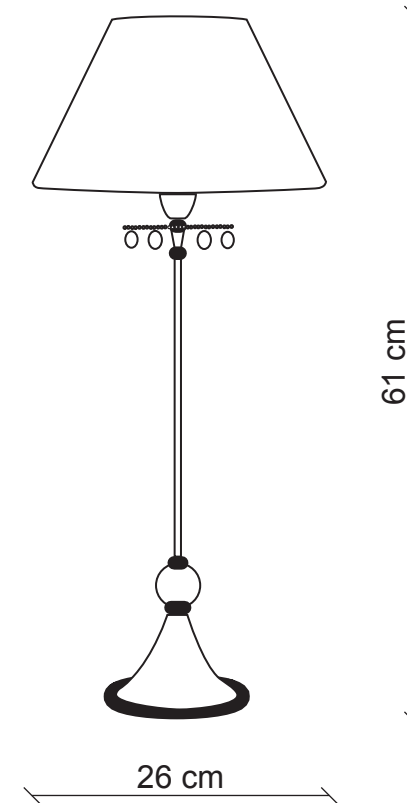

PATRIZIAGARGANTI

Firenze

BAGA XXI Century
LOVELY LIGHT

art. 1011

1 light Table lamp

Finish: Silver leaf with protected nickel details

Lampshades: White mesh fabric

Accessories: Clear crystals

Ø 26x12
H. 17

1x
60W E27
not supplied

m³ 0,17
Kg 1,7