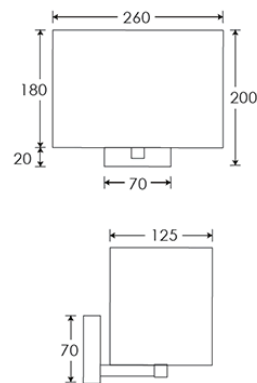

HEATHFIELD & CO

PRODUCT SPECIFICATION SHEET

Wall Light | PIRO CHROME

WALL LIGHT

Material: Metal
Finish shown: Chrome
Code: WL-PIRO-CHRO

LAMPSHADE AS SHOWN

10" Crescent Ivory Silk
Shade code: SH-10-CRES
Shade lining: Gold PVC

SWITCHING & PLUG

Hardwired

WEIGHT

0.3 kg approx.

LAMPING

1 x E14 Lampholder - 25W max. LED bulb recommended.

FIXING NOTE

It is the buyer's responsibility to ensure that suitable fixings are used.

WARRANTY

12 Months

FINISHING NOTE

All metalwork is handcrafted and may vary from piece to piece with slight variation in finish and detailing.

CLEANING INSTRUCTIONS

The finishes on this luminaire only require regular cleaning with a soft dry duster. Abrasive or chemical cleaners may harm the finish and should not be used. Shade to be dusted with a clean dry cloth.

Dimensions in mm and approximate

H&CO

Decorative lighting
for beautiful spaces

www.heathfield.co.uk | + 44 (0) 1732 350450 | sales@heathfield.co.uk
Unit 1, Priory Road, Tonbridge, Kent, TN9 2AF, United Kingdom

This specification is subject to our standard Terms & Conditions, a copy of which can be found at heathfield.co.uk
© 2020 Heathfield & Co. All rights reserved.