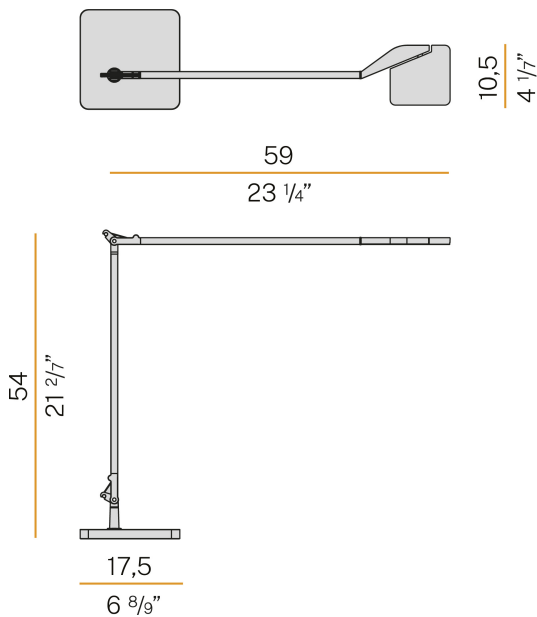

PANZERI

Jackie

220-240V AC dimmable (Step DIM)

C07719.000.0409

mat brass

Data sheet

CODE	C07719.000.0409
SYSTEM POWER CONSUMPTION	10W
EFFICACY	70.6lm/W
LIGHT SOURCE	LED
LIGHT SOURCE LIFETIME	L90 (B10) 50.000h
COLOUR TEMPERATURE	3000K Ra>90
LIGHT DISTRIBUTION	adjustable
BEAM ANGLE	90°
POWER SUPPLY	220-240V AC
FREQUENCY	50/60Hz
ELECTRICAL CONFIGURATION	dimmable (Step DIM)
DRIVER	integrated included
NOMINAL LUMINOUS FLUX	884lm
LUMEN OUTPUT	706lm
EFFICIENCY	79.9%
WEIGHT	4,10 Kg
PROTECTION DEGREE	IP40
COLOUR TOLLERANCES	SDCM 3
PACKING DIMENSIONS	25,0 x 119,0 x 6,0 cm

Table lighting fixture for interiors, with swivelling light beam.
 Pickled sheet metal bearing base in polyacrylic paint.
 Extruded aluminium frame in white, black, red, mat brass or titanium polyacrylic paint.
 Die-cast aluminium joints in polyacrylic paint.
 Steel wire rope slings.
 Die-cast aluminium head rotating on two axes in polyacrylic paint.
 Modelled acrylic diffuser with mat finish and double serigraphy.
 Push-button to adjust luminosity according to 5 levels of visual comfort.
 Equipped with a 1,6m (63") long power cable with jack connector and adapter plug.

Technical drawing

Polar diagram