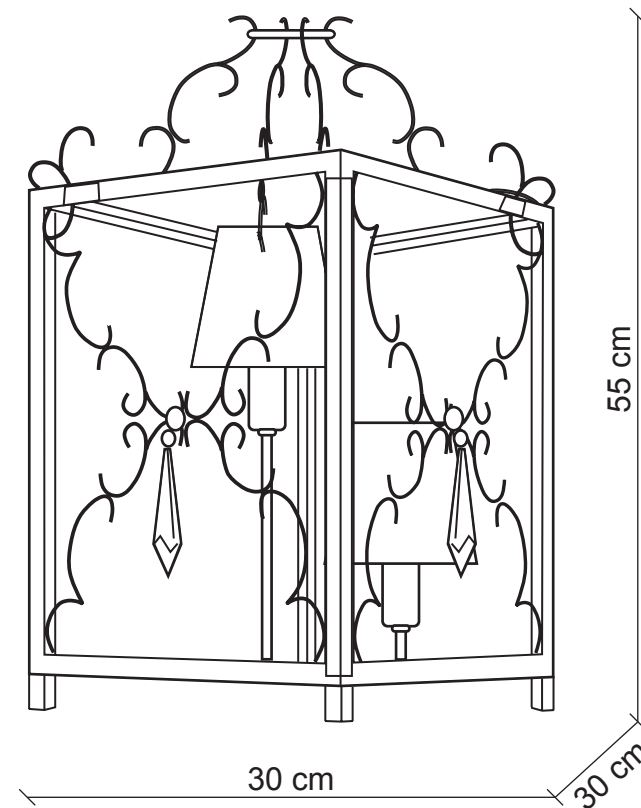

PATRIZIAGARGANTI

Firenze

BAGA Progress
LOVELY LIGHT

art. 3301

2 lights Table lamp

Finish: Silver leaf

Lampshades: Ivory leather

Accessories: Black and clear crystals

Ø 12x8
H. 11

2x
40W E14
not supplied

m³ 0,08
Kg 7